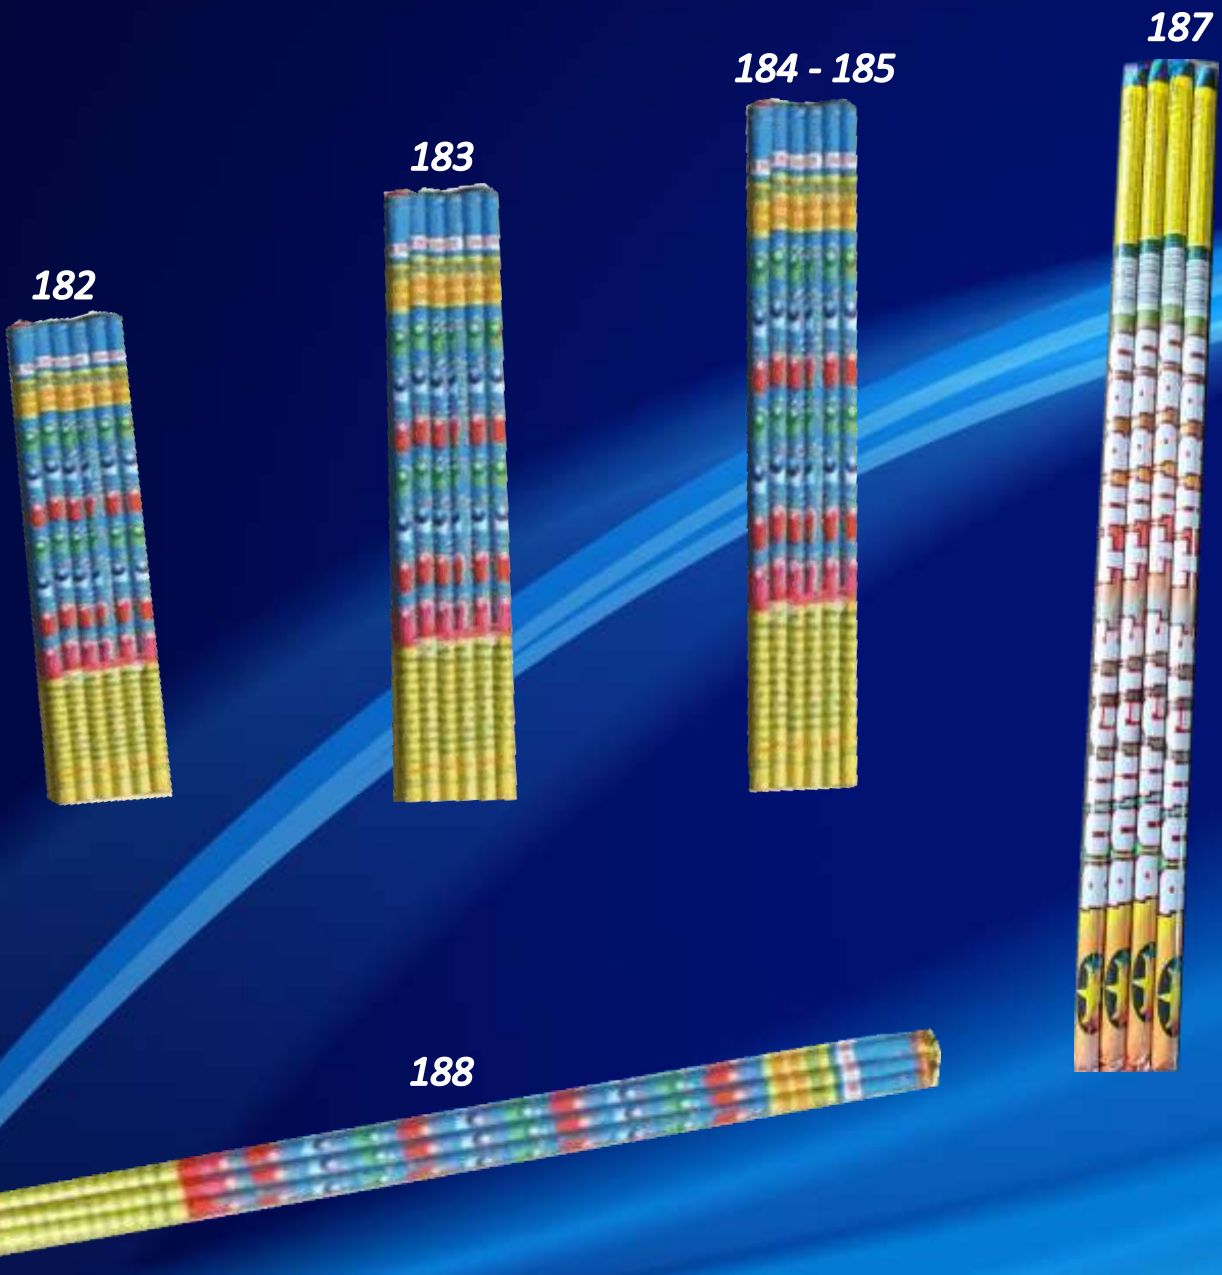

J Chandelles romaines - Romeinse kaarsen

Réf	id	Nom/Naam	shots	Qtty/ctn	Caliber	effects
182	3101	Magical shot 10sh	10sh	40*12pcs	12mm	3
183	3105	Magical shot 20sh	20sh	20*12pcs	12mm	3
184	3107	Magical shot 30sh	30sh	54*8pcs	12mm	3
185	3107	Magical shot 30sh	30sh	18*12pcs	12mm	3
188	3111	Magical shot 50sh	50sh	40*6pcs	12mm	3
187	3109	Bougie Turbo	20sh	18*4pcs	17mm	3