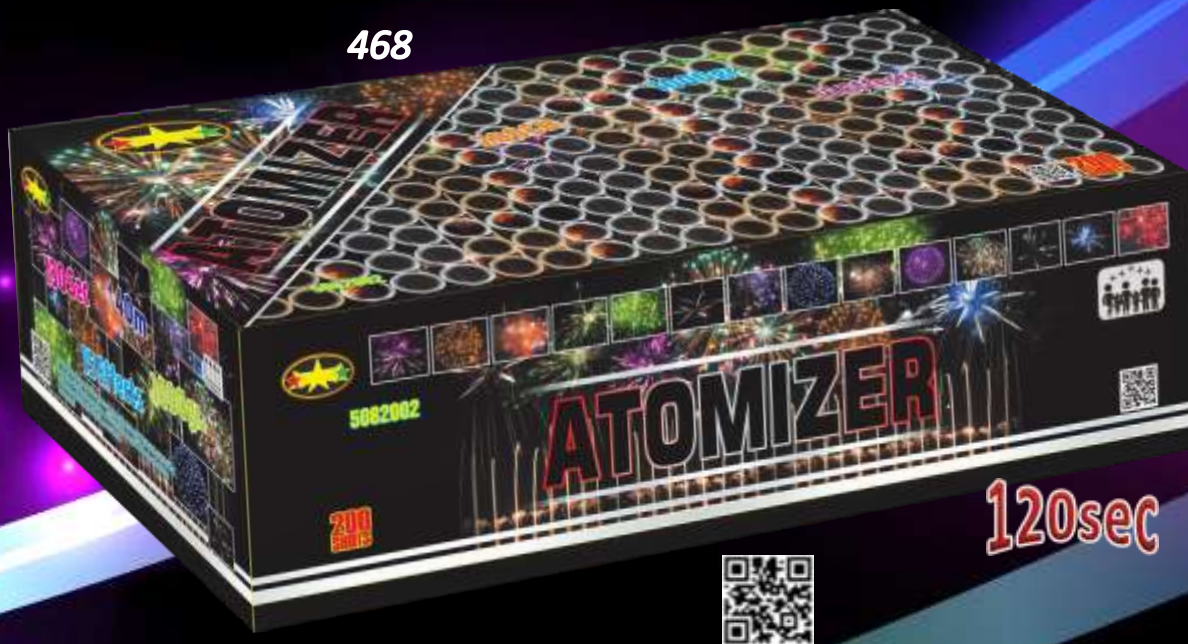

465

468

Réf	id	Nom/Naam	shots	Qty/ctn	Powder	Caliber	High	Effects	Timing	Shooting
465	57140D	Block Buster	145sh	1 box	1000 gr.	20-25mm	45m	11	90sec	I-V-Z
468	5082002	Atomizer	200sh	2 box	1000 gr.	20mm	45m	15	125sec	I